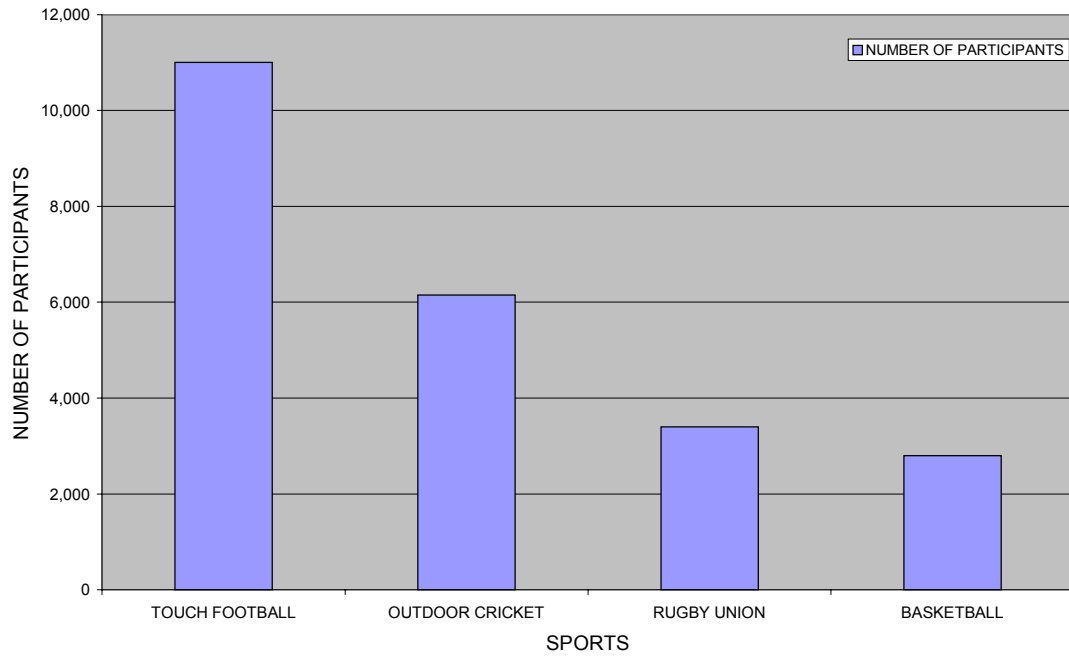

Of the other organised sports and physical activities played by League players, touch football is clearly the most popular - 18.9% of players (11,000 participants) also take part in this sport. Other pursuits favoured by Rugby League players are outdoor cricket (6,100 participants), Rugby Union (3,400 participants) and basketball (2,800 participants).

NUMBER OF PARTICIPANTS BY AGE AND GENDER

RATE OF PARTICIPATION BY COUNTRY OF BIRTH

RATE OF PARTICIPATION BY MARITAL STATUS

RATE OF PARTICIPATION BY CAPITAL CITY AND NON-CAPITAL CITY

NUMBER OF PARTICIPANTS BY STATE

OTHER SPORTS PLAYED BY RUGBY LEAGUE PARTICIPANTS

NUMBER OF SPORTS PLAYED BY RUGBY LEAGUE PARTICIPANTS AND ALL PARTICIPANTS