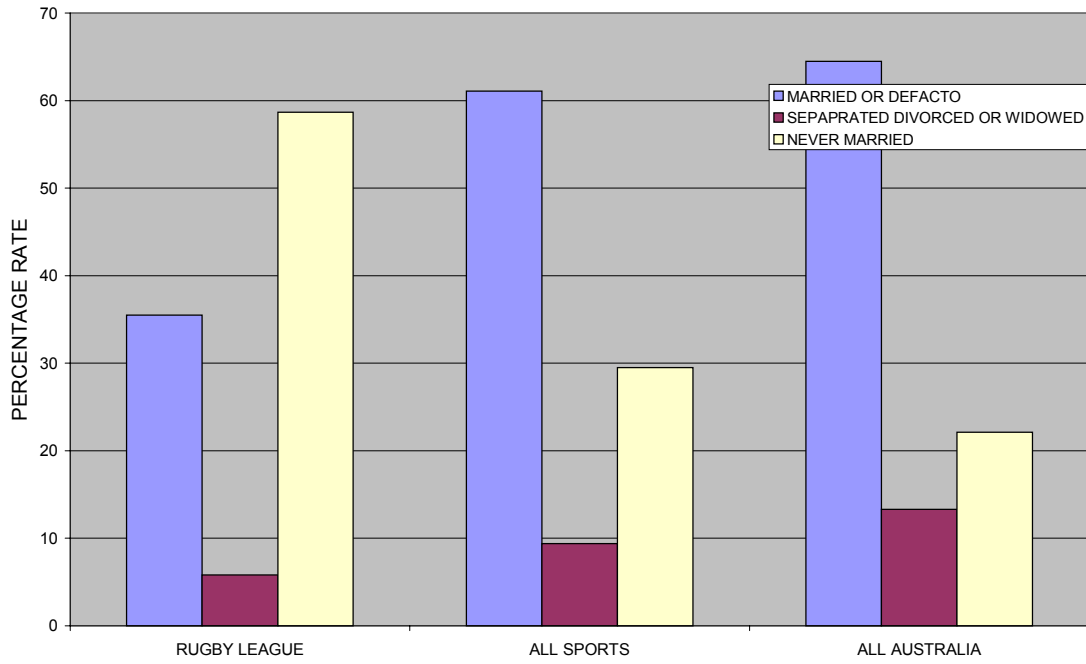

Of the other organised sports and physical activities played by League players, touch football is clearly the most popular - 18.9% of players (11,000 participants) also take part in this sport. Other pursuits favoured by Rugby League players are outdoor cricket (6,100 participants), Rugby Union (3,400 participants) and basketball (2,800 participants).

NUMBER OF PARTICIPANTS BY AGE AND GENDER

RATE OF PARTICIPATION BY COUNTRY OF BIRTH

RATE OF PARTICIPATION BY MARITAL STATUS

RATE OF PARTICIPATION BY CAPITAL CITY AND NON-CAPITAL CITY

NUMBER OF PARTICIPANTS BY STATE