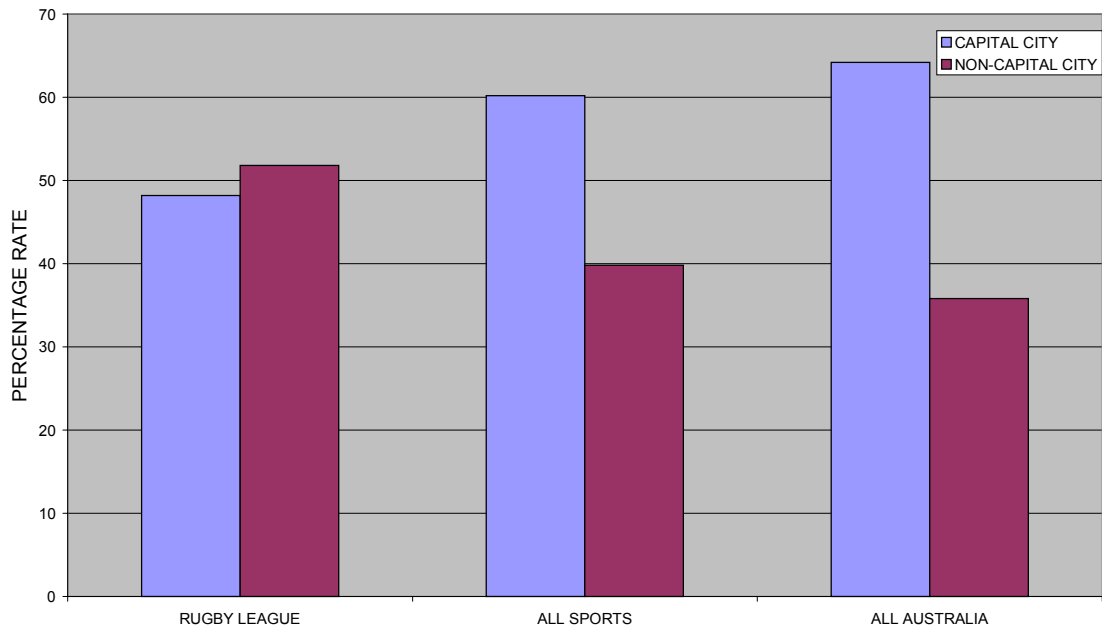

Like most other sports, participation declines with age. The participation rate for persons aged between 18-24 years is 1.8%, representing 55.2% of all participants in the sport. The 25-34 year age group has a participation rate of 0.7% and account for a further 33.1% of players. Participation rates decline further for persons aged 35 years and over, only 0.2% of persons of this age participate in organised rugby league.

Of the other organised sports and physical activities played by League players, touch football is clearly the most popular - 18.9% of players (11,000 participants) also take part in this sport. Other pursuits favoured by Rugby League players are outdoor cricket (6,100 participants), Rugby Union (3,400 participants) and basketball (2,800 participants).

NUMBER OF PARTICIPANTS BY AGE AND GENDER

RATE OF PARTICIPATION BY COUNTRY OF BIRTH

RATE OF PARTICIPATION BY MARITAL STATUS

RATE OF PARTICIPATION BY CAPITAL CITY AND NON-CAPITAL CITY

NUMBER OF PARTICIPANTS BY STATE