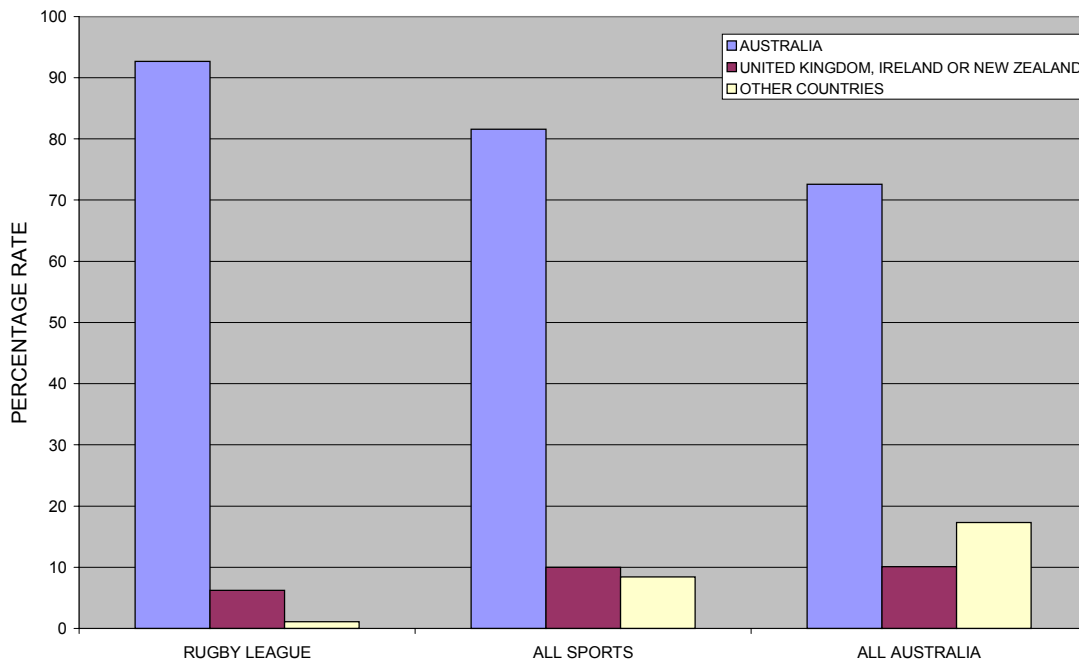

RATE OF PARTICIPATION BY MARITAL STATUS

RATE OF PARTICIPATION BY COUNTRY OF BIRTH