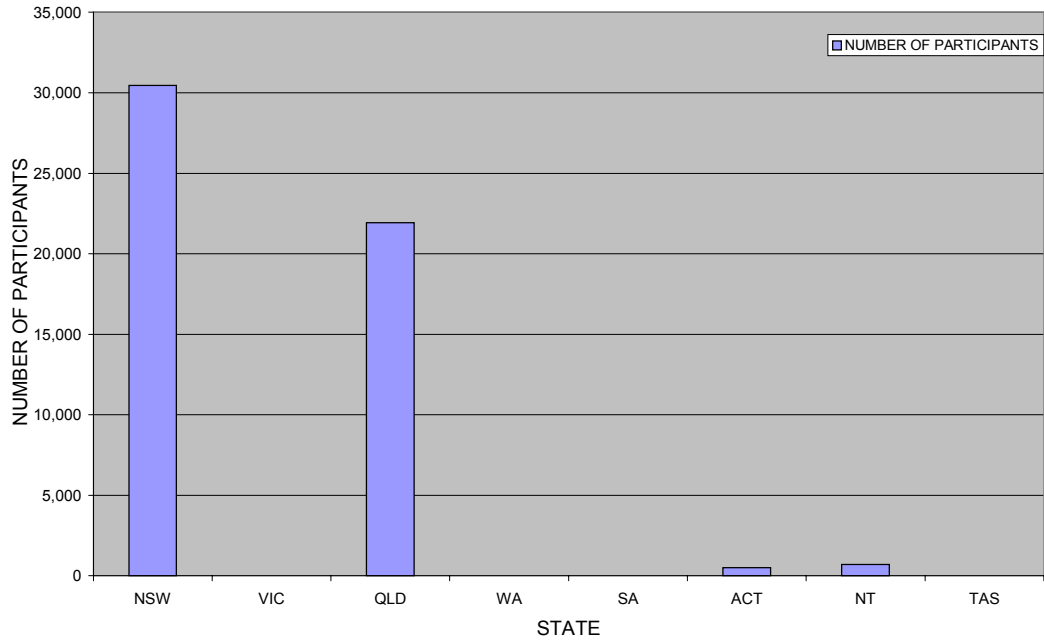

BIRTHPLACE

The majority of Rugby League players are Australian-born. Of the 58,200 participants, 92.7% (54,000 players) were born in Australia and 6.2% (3,600 players) were born in the United Kingdom, Ireland or New Zealand.

Of the other organised sports and physical activities played by League players, touch football is clearly the most popular - 18.9% of players (11,000 participants) also take part in this sport. Other pursuits favoured by Rugby League players are outdoor cricket (6,100 participants), Rugby Union (3,400 participants) and basketball (2,800 participants).

NUMBER OF PARTICIPANTS BY AGE AND GENDER

RATE OF PARTICIPATION BY COUNTRY OF BIRTH

RATE OF PARTICIPATION BY MARITAL STATUS

RATE OF PARTICIPATION BY CAPITAL CITY AND NON-CAPITAL CITY

NUMBER OF PARTICIPANTS BY STATE