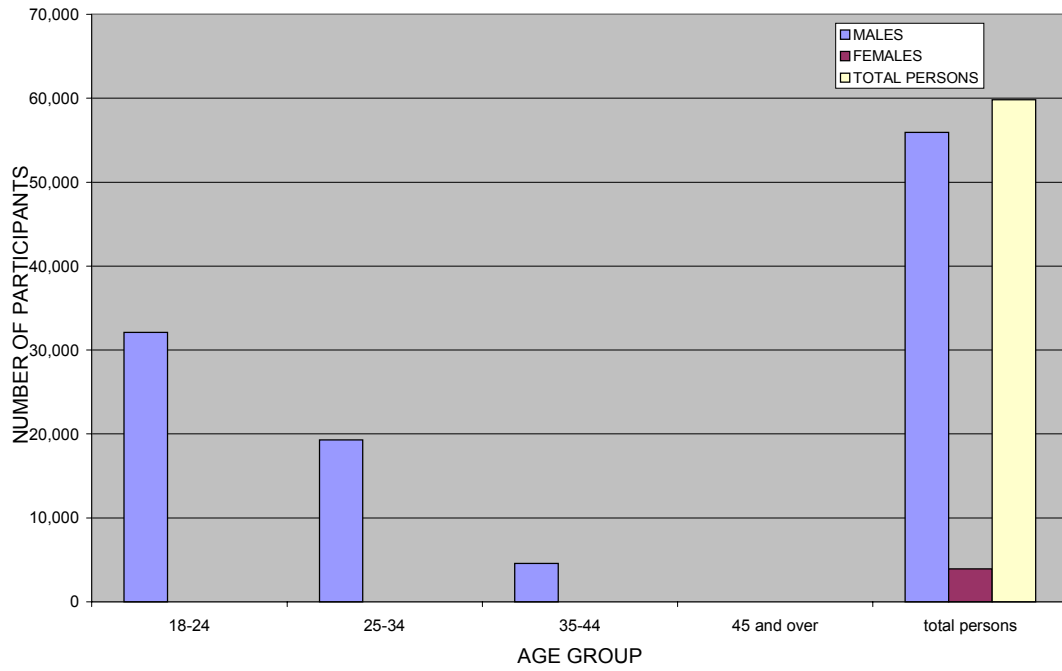

NUMBER OF PARTICIPANTS BY AGE AND GENDER